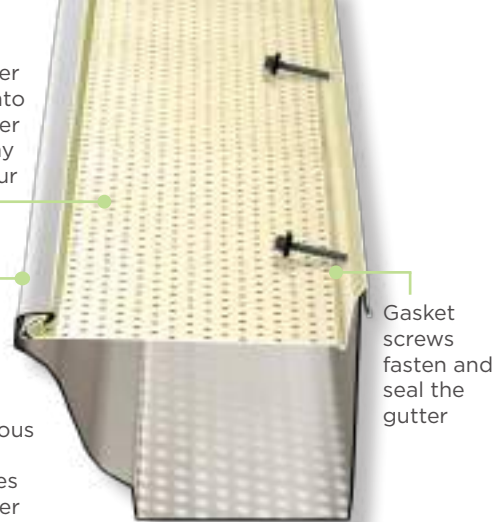

## Continuous Hanging System with Access Panel for New Gutters

 **LEAF RELIEF**<sup>®</sup>  
by Ply Gem

The  
smarter,  
stronger  
continuous  
hanging  
system

Rainwater drains into the gutter and away from your home

Continuous design reinforces the gutter

Gasket screws fasten and seal the gutter

## WHAT IS THE LEAF RELIEF<sup>®</sup> CONTINUOUS HANGING SYSTEM?

Traditional hangers leave gaps that allow gutters to dent, crush and distort.

Adding hangers reduces damage, but then rainwater drains poorly.

The Continuous Hanging System reinforces the gutter from front to back and end to end while the perforations along the surface allow water to drain properly.